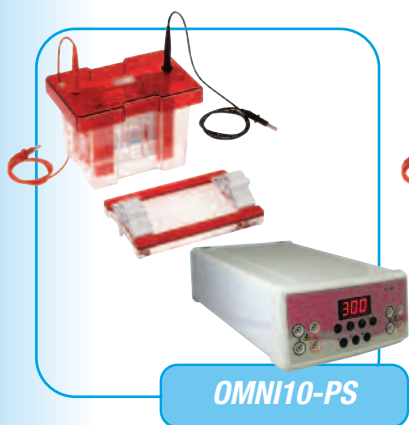

standard vertical electrophoresis

OMNI10-PS