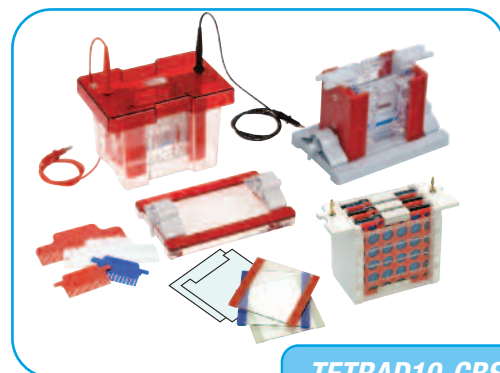

TETRAD10-CBS